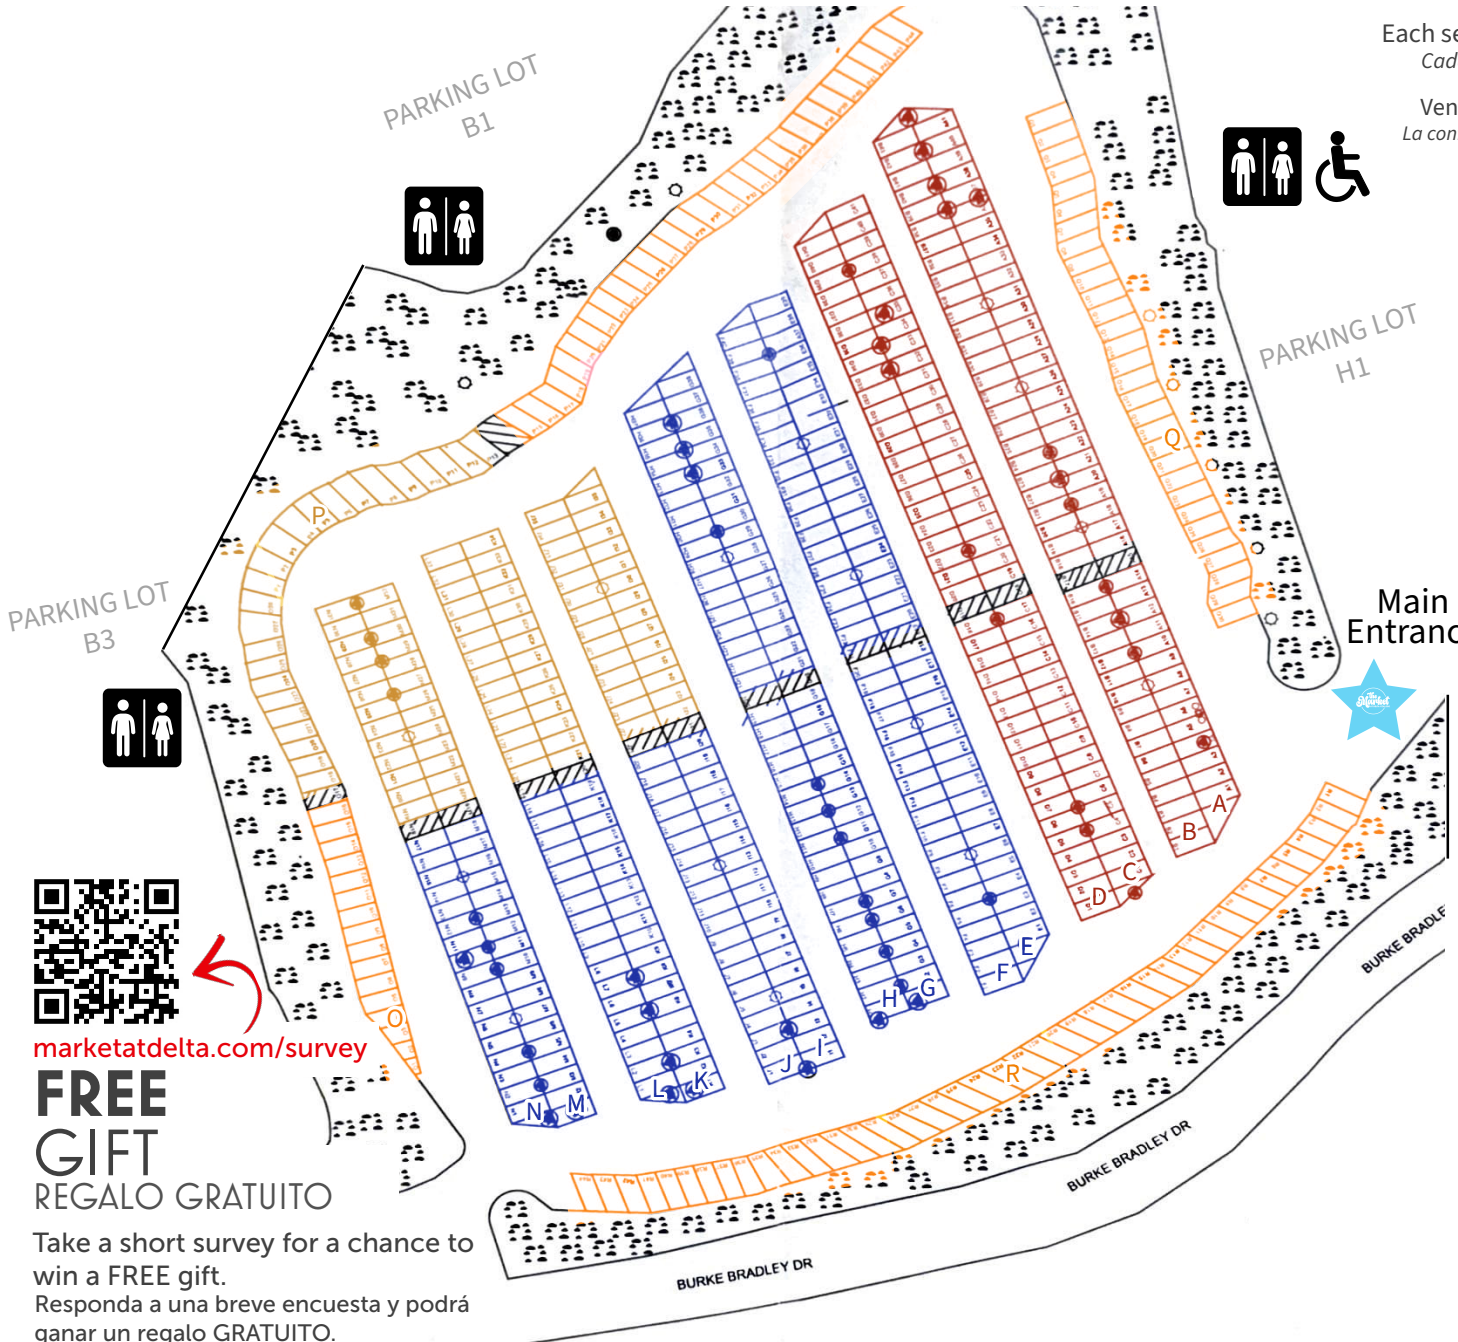

The Market at Delta College

Saturdays & Sundays | 8 AM- 1 PM (Sales end at 3 PM)
5151 Pacific Ave, Stockton, Budd 4 Parking Lot

GENERAL GUIDE GUÍA GENERAL

Each section may include vendors from different categories.
Cada sección puede incluir vendedores de diferentes categorías.

Vendor configuration is subject to change without notice.
La configuración de los vendedores está sujeta a cambios sin previo aviso.

Flavors of the Market
Sabores del Mercado

Hand-Crafted Items
Artículos Artesanales

Grand Marketplace
Gran Mercado

Bargains
Ofertas

Restrooms / Baños

marketatdelta.com/survey

**FREE
GIFT**
REGALO GRATUITO

Take a short survey for a chance to win a FREE gift.
Responda a una breve encuesta y podrá ganar un regalo GRATUITO.